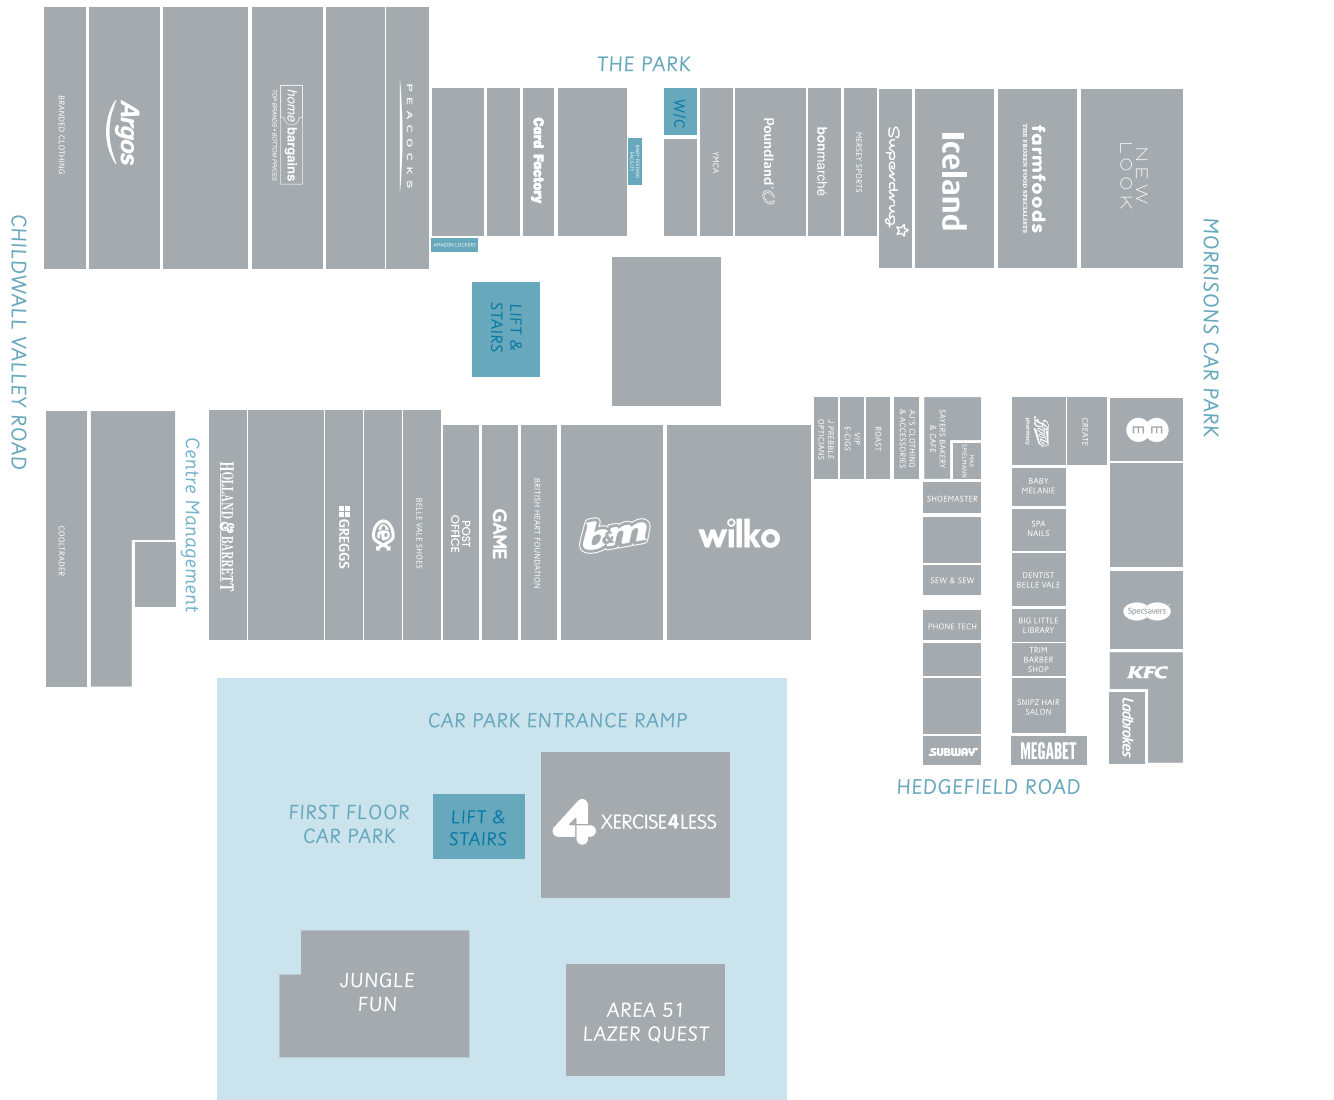

STORE GUIDE

AJ's Clothing & Accessories	18	Farmfoods	50/51	Poundland	44/45
Area 51 Lazer Quest	Store G	Game	Unit B	ROAST	19
Argos	Store E1	Greggs	24	Sayers Bakery & Cafe	17B&C
B & M	Store D	Holland & Barrett	26A	Sew & Sew	15
Baby Melanie	3	Home Bargains	Store E3	Shoemaster	17D
Belle Vale Shoes	22	Iceland	49	Snipz Hair Salon	8
BIG Little Library	6	J Prebble Opticians	21	SPA Nails	4
Bonmarché	46	Jungle Fun	Store E1&2	Specsavers	EXT 3
Boots Pharmacy	1&2	KFC	EXT 2	Subway	10
Branded Clothing	28A	Ladbrokes	EXT 1	Superdrug	48
British Heart Foundation	Unit A	Max Spielmann	17A	Trim Barber Shop	7
C E X	23	MEGABET Bookmakers	9	VIP E-Cigs	20
Card Factory	37	Mersey Sports	47	Wilko	Store C
Cooltrader	Store F	New Look	EXT 5	Xercise4less	Store C&D
CREATE	Kiosk	Peacocks	34	YMCA	42/43
Dentist - Belle Vale	5	Phone Tech	14		
EE	Ext 4C	Post Office	Unit C		