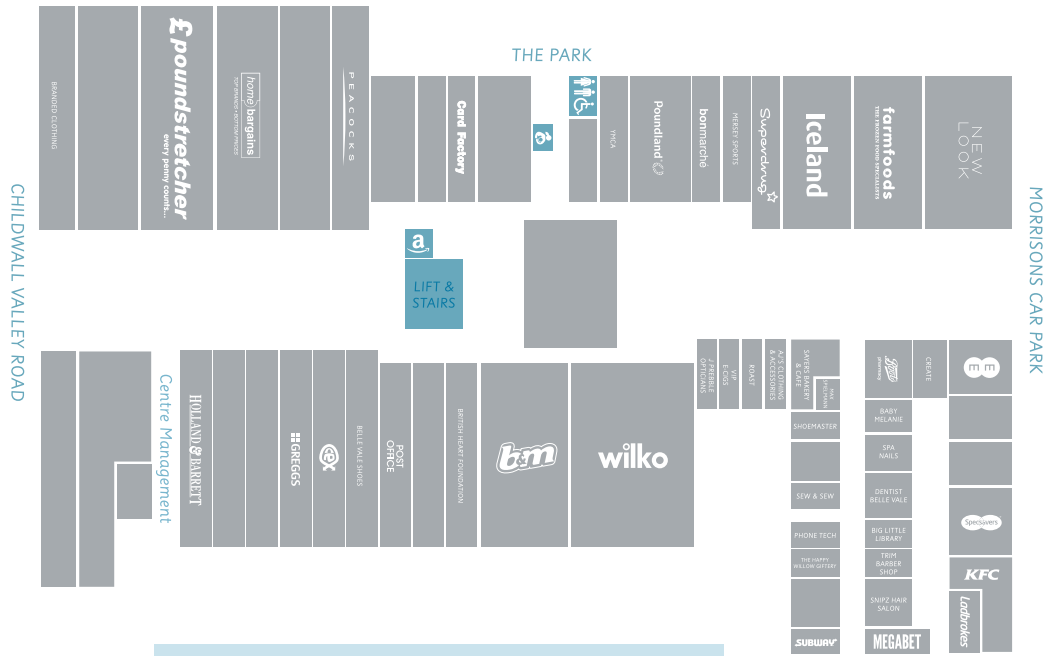

# STORE GUIDE

## GROUND FLOOR

AJ's Clothing & Accessories	18	Farmfoods	50/51	Poundland	44/45
Area 51 Lazer Quest	Store G	Game	Unit B	Pundstretcher	Unit E2
B & M	Store D	Greggs	24	ROAST	19
Baby Melanie	3	Holland & Barrett	26A	Sayers Bakery & Cafe	17B&C
Belle Vale Shoes	22	Home Bargains	Store E3	Sew & Sew	15
BIG Little Library	6	Iceland	49	Shoemaster	17D
Bonmarche	46	J Prebble Opticians	21	Snipz Hair Salon	8
Boots Pharmacy	1&2	JD Gyms	Store C&D	SPA Nails	4
Branded Clothing	28A	Jungle Fun	Store E1&2	Specsavers	EXT 3
British Heart Foundation	Unit A	KFC	EXT 2	Subway	10
C E X	23	Ladbrokes	EXT 1	Superdrug	48
Card Factory	37	Max Spielmann	17A	The Happy Willow Giftery	13
CREATE	Kiosk	MEGABET Bookmakers	9	Trim Barber Shop	7
Dentist - Belle Vale	5	Mersey Sports	47	VIP E-Cigs	20
EE	Ext 4C	New Look	EXT 5	Wilko	Store C
		Peacocks	34	YMCA	42/43
		Phone Tech	14		
		Post Office	Unit C		