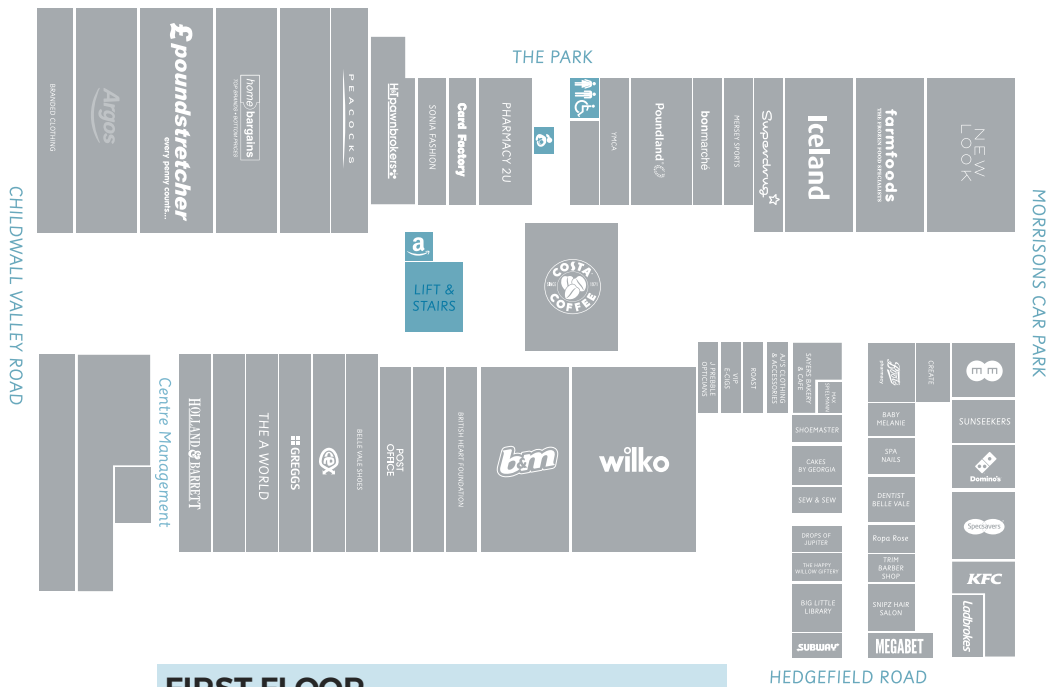

STORE GUIDE

GROUND FLOOR

AJ's Clothing & Accessories	18	Farmfoods	50/51	Poundstretcher	Unit E2
Area 51 Lazer Quest	Store G	Game	Unit B	ROAST	19
B & M	Store D	Greggs	24	Ropa Rose	6
Baby Melanie	3	Holland & Barrett	26A	Sayers Bakery & Cafe	17B&C
Belle Vale Shoes	22	Home Bargains	Store E3	Sew & Sew	15
BIG Little Library	11/12	H&T Pawnbrokers	35	Shoemaster	17D
Bonmarche	46	Iceland	49	Snipz Hair Salon	8
Boots Pharmacy	1&2	J Prebble Opticians	21	Sonia Fashion	36
Branded Clothing	28A	JD Gyms	Store C&D	SPA Nails	4
British Heart Foundation	Unit A	Jungle Fun	Store E1&2	Specsavers	EXT 3
C E X	23	KFC	EXT 2	Subway	10
Card Factory	37	Ladbrokes	EXT 1	Sunseekers	4B
Costa	Mall Cafe	Max Spielmann	17A	Superdrug	48
CREATE	Kiosk	MEGABET Bookmakers	9	The A World	25
Dentist - Belle Vale	5	Mersey Sports	47	The Happy Willow Giftery	13
Dominos	4A	New Look	EXT 5	Trim Barber Shop	7
Drops Of Jupiter	14	Peacocks	34	VIP E-Cigs	20
EE	Ext 4C	Pharmacy 2U	38/39	Wilko	Store C
		Phone Tech	14	YMCA	42/43
		Post Office	Unit C		
		Poundland	44/45		